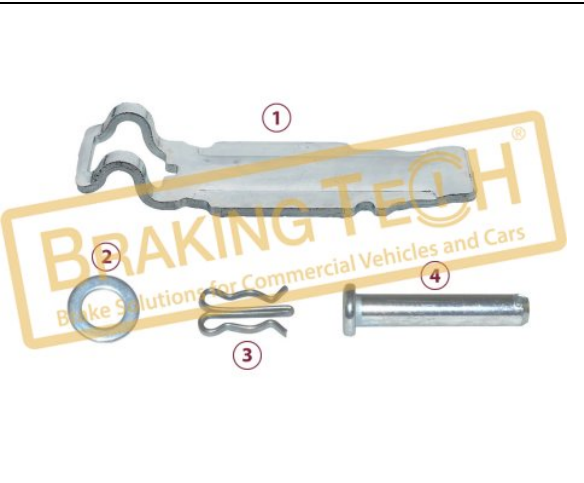

BTK10157

Description :
Caliper Pad Retainer Repair Kit
Application :
MERCEDES
ATEGO,ACTROS,AXOR,OTOKAR,ADB22
OEM No :
K000133, 0004202582, 13C3305630AA
WVA :
29087, 29167, 29216, 29148, 29115, 29116, 29118

No	BT No	Information
1	BTS82 x 1	Pad Retainer 25 mm
2	BTS8 x 1	Washer
3	BTS7 x 1	Cotter Pin
4	BTT83 x 1	Detent Pin