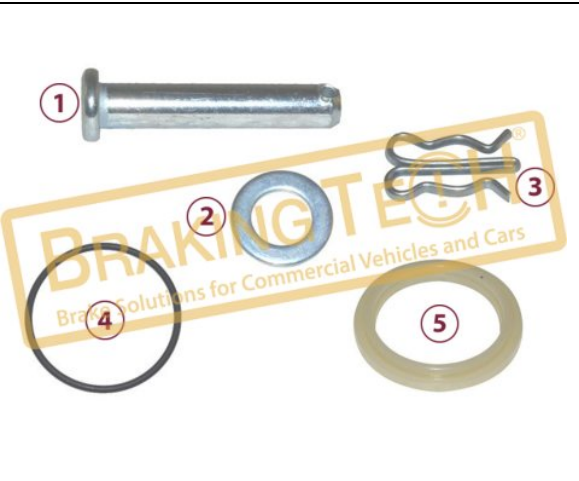

BTK10162

Description :
Caliper&Brake Pad Components

Application :
SB 7

OEM No :
K047474

No	BT No	Information
1	BTT83 x 1	Detent Pin
2	BTS8 x 1	Washer
3	BTS7 x 1	Cotter Pin
4	BTK9 x 1	O-Ring
5	BTP24 x 1	Teflon Ring