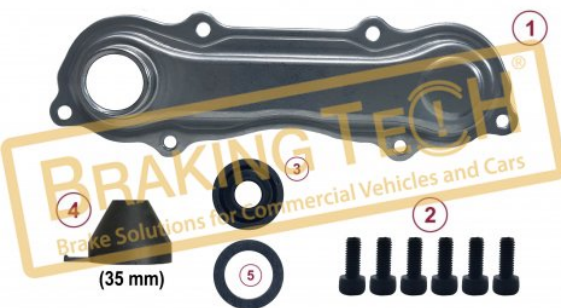

BTK10065-07

Description :
Caliper Metal Cover(Without Sensor)

Application :
NA7,ST7

OEM No :
SerinFren, CKSK.16

No	BT No	Information
1	BTT191 x1	Metal Sensor Cover
2	BTC100 x 6	Screw
3	BTK146 x1	Inner Seal
4	BTK5 x1	Plastic Cap 35mm
5	BTS160 x1	Washer 25x17x 0,76 mm