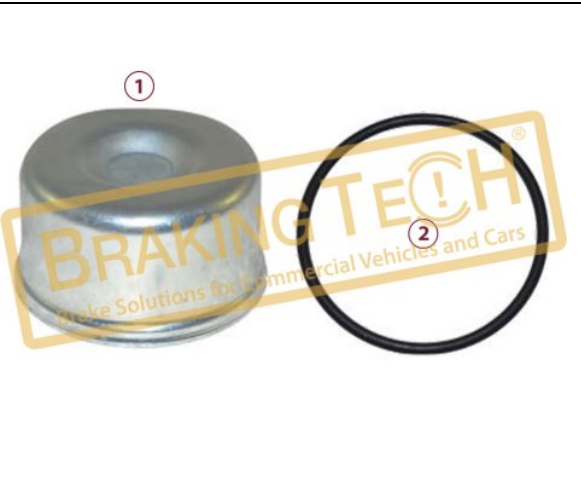

BTK10153

Description :
Caliper Metal Cap Kit

Application :
MAN, DAF, BOVA, MERCEDES TOURISMO

OEM No :
I139769F0063, 3434380600, M91005101

No	BT No	Information
1	BTS4 x 1	Metal Cap
2	BTK9 x 1	O-Ring