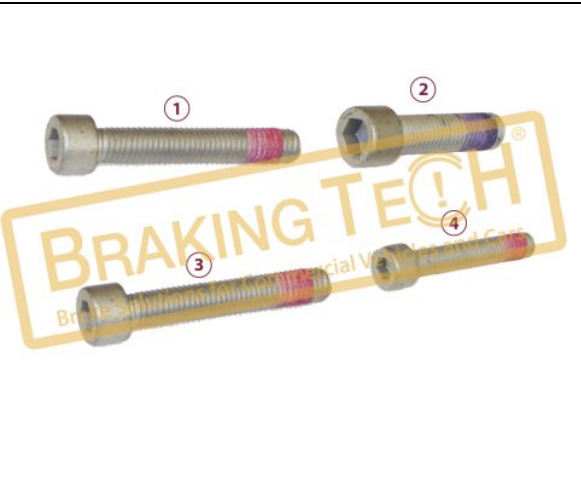

BTK10204

Description :
Caliper Cover Bolt Repair Kit

Application :
SB5-SB6-SB7 series

OEM No :
BrakingTech only

No	BT No	Information
1	BTC88 x 1	Screw M10x1.5x60 mm
2	BTC43 x 1	Screw M12x1.75x45mm
3	BTC44 x 1	Screw M12x1.75x60mm
4	BTC45 x 1	Screw M8x1.25x35mm