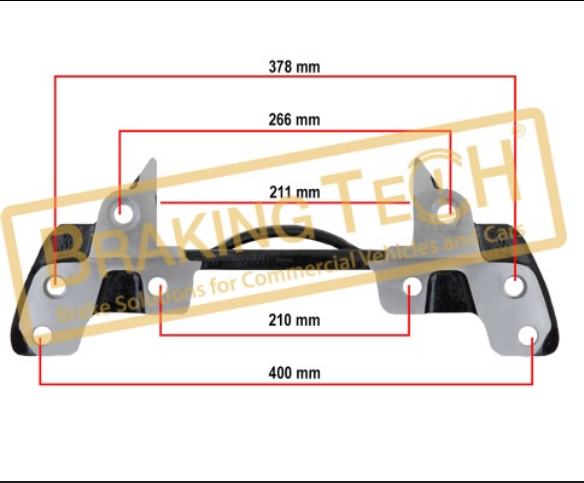

BTC010193

Description :
Caliper Carrier Knorr(SK7)

Application : :
SAF Trailer Axle,SCHMITZ,BPW Axle

OEM No :
K004099, 3 080 0054 01, 3 080 0055 01, 212600, Z012024, 3080008421, K013874