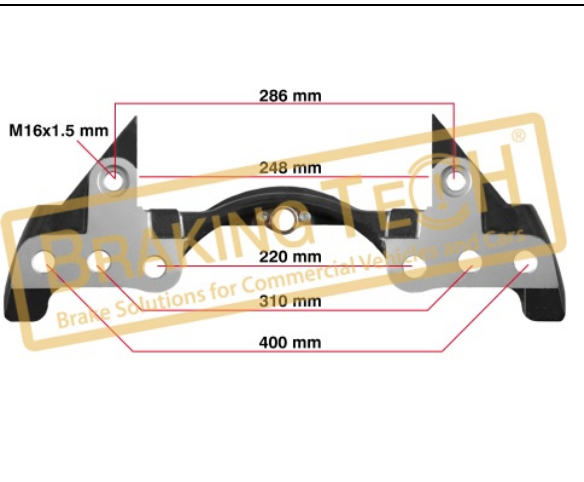

OEM No :
 K007475, Z000968

BTC010120

Description :
 Caliper Carrier Knorr(SN6-7-SK7)

Application : :
 22.5"DAF,CF-XF,Scania,(20mmx2.5 mounting)

OEM No :
 73355, 73 355, RC73355, CN2E159

BTC010132

Description :
 Caliper Carrier Knorr(SB6-SB7)