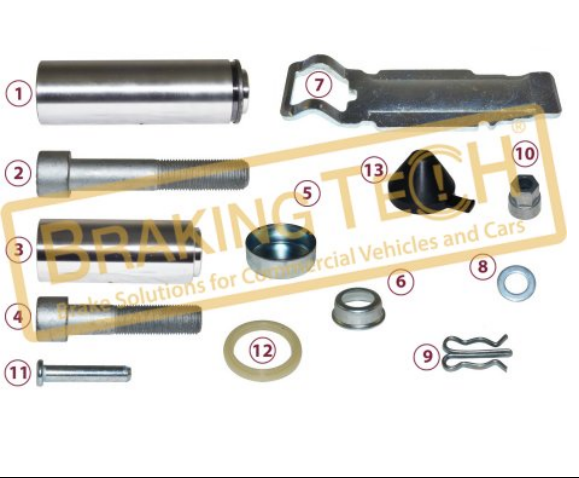

BTK10129

Description :
Caliper & Brake Pad Components

Application :
SN 6

OEM No :
K048278

No	BT No	Information
1	BTT6 x 1	Guide Pin Ø36x14mm
2	BTC3 x 1	Screw M16x1,5x85mm
3	BTT1 x 1	Guide Pin Ø32X80mm
4	BTC1 x 1	Screw M16X1,5X80mm
5	BTS9 x 1	Metal Tap Ø 40 / 14 mm
6	BTS2 x 1	Pin Tap
7	BTS6 x 1	Pad Retainer (20mm)
8	BTS8 x 1	Washer
9	BTS7 x 1	Cotter Pin
10	BTT76 x 1	Calibration Loaf
11	BTT83 x 1	Detent Pin
12	BTP24 x 1	Teflon Ring
13	BTK4 x 1	Rubber Tap (38mm)