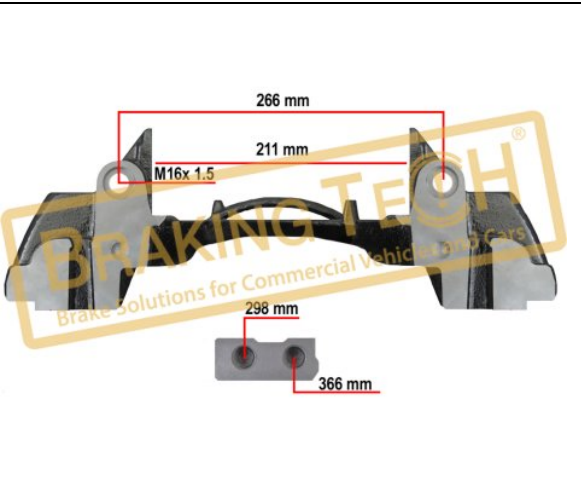

BTC0101109

Description :
Caliper Carrier Knorr(SK7)
Application :
BPW Trailer Axle,Rim 22.5"
OEM No :
K012619, Z006715, BPW 01.303.88.56.0, 2379697