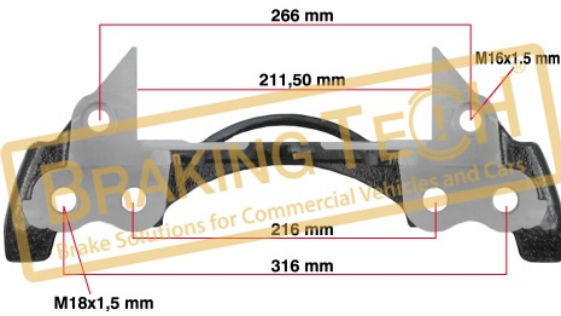

BTC0101201

Description :
Caliper Carrier Knorr(SN6)

Application :
SN6,SCHMITZ,SAF Jumbo 19.5"

OEM No :
K015378, Z019053