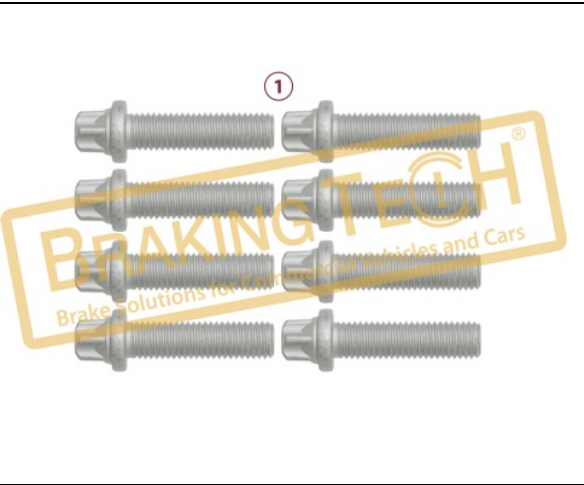

BTC0101926

Description :
Caliper Cover Bolt Kit

Application : :
SB Series

OEM No :
SerinFren

No	BT No	Information
1	BTC99 x 8	Bolt M14 x 2 x 52 mm