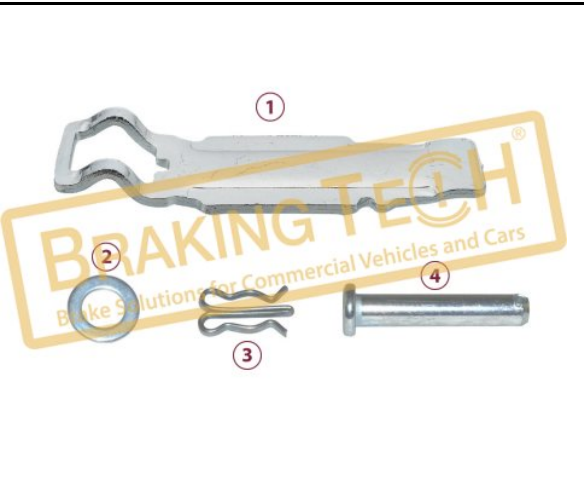

BTK10158

Description :
Caliper Brake Pad Retainer Repair Kit
Application :
MAN, MB, DAF, RENAULT, IVECO, SCHMITZ, FRUEHAUF, NEOPLAN
OEM No :
K000129, 6274200186, 0004202482, 1119712004, 1130679004, 11197120061, 0004202682, 85317002600
WVA :
29159, 29126, 29244, 29246, 29142, 29158

No	BT No	Information
1	BTS6 x 1	Pad Retainer 20 mm
2	BTS8 x 1	Washer
3	BTS7 x 1	Cotter Pin
4	BTT83 x 1	Detent Pin