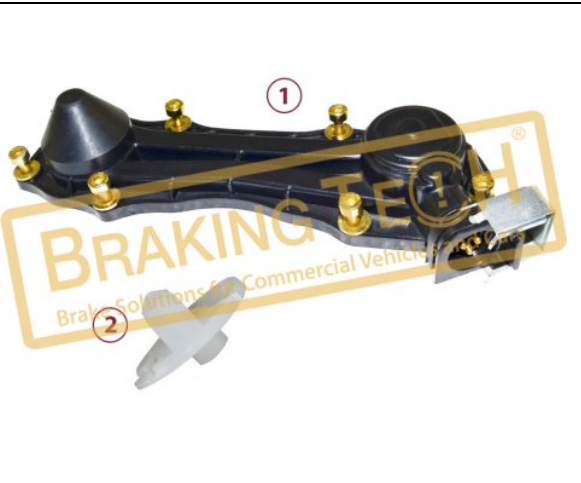

OEM No :
 BrakingTech

No	BT No	Information
1	BTP5-01 x1	Sensor Cover(Plastic)

BTK10069-C

Description :
 Caliper Plastic Cover Clips

Application :
 Knorr Calipers

OEM No :
 BrakingTech

No	BT No	Information
1	BTS110 x 1	Metal Clips