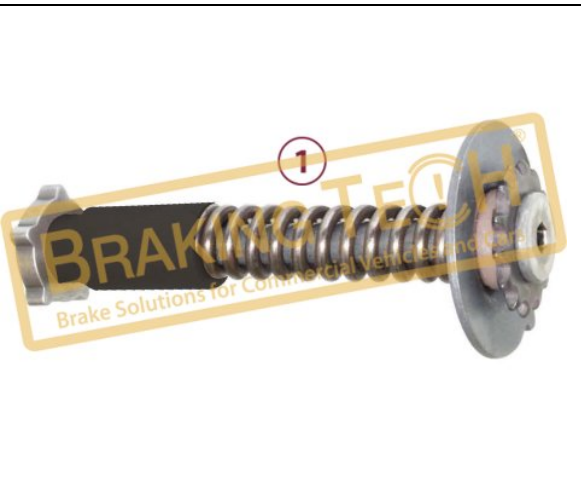

BTK10053

Description :
Caliper Adjusting Mechanism

Application : :
MERCEDES ATEGO AXOR,BOVA,SETRA,SCANIA

OEM No :
CKSK.10.1

No	BT No	Information
1	BTT70 x 1	Adjusting Mechanism