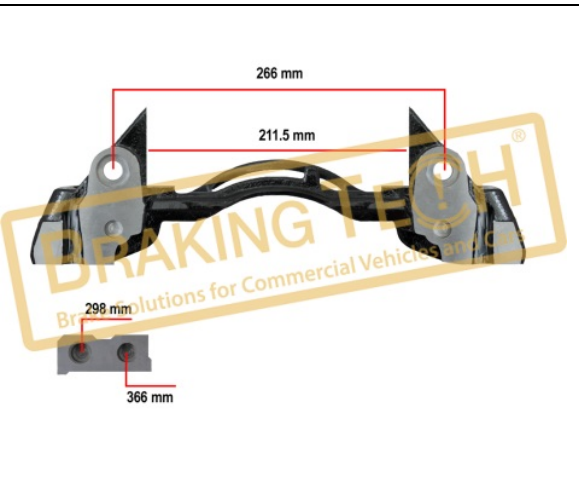

BTC010194

Description :

Caliper Carrier Knorr(SN6)

Application :

Rim 19.5",BPW Trailer Axle

OEM No :

01.303.88.550, BPW 01.303.88.55.0, K004679, 2379695