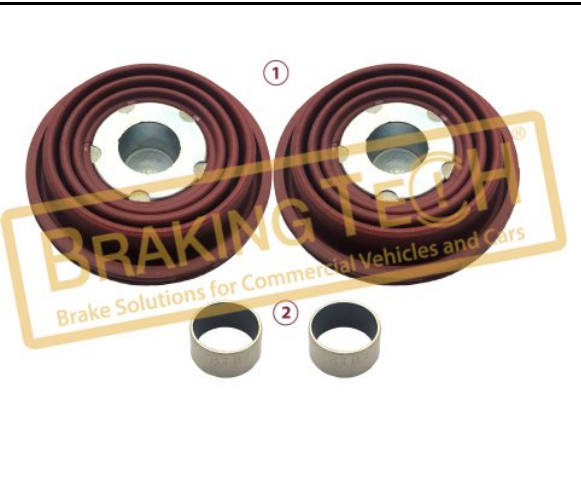

BTK10007

Description :
Caliper Tappet Repair Kit (74mm)

Application :
MERCEDES, MAN, SCANIA, DAF, VOLVO,
LECINENA, VAN HOOLTERBERG, FRUEHAUF,
SCHMITZ, OTOKAR, NEOPLAN, IVECO, RENAULT

OEM No :
8108226007, 0004200682, 0004204248,
I1304130065, I1179320065, 1390429, I130413065

No	BT No	Information
1	BTTK17 x 2	Tappet and Boot
2	BTB4 x 2	Bush Ø 16 x 18 / 10