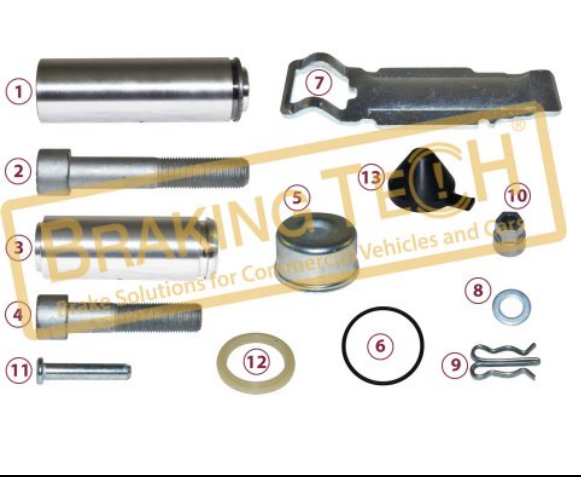

BTK10126

Description :
Caliper Repair Kit (Includes Retainer Pins)

Application ::
SB 6, SB 7

OEM No :
K060760

No	BT No	Information
1	BTT6 x 1	Guide Pin Ø36x114mm
2	BTC3 x 1	Screw M16x1,5x85mm
3	BTT4 x 1	Guide Pin Ø32x88,5mm
4	BTC1 x 1	Screw M16x1,5x80mm
5	BTS4 x 1	Metal Tap
6	BTK9 x 1	O-Ring
7	BTS6 x 1	Pad Retainer (20mm)
8	BTS8 x 1	Washer
9	BTS7 x 1	Cotter Pin
10	BTT76 x 1	Calibration Loaf
11	BTT83 x 1	Detent Pin
12	BTP24 x 1	Teflon Ring
13	BTK4 x 1	Rubber Tap (Ø 38mm)