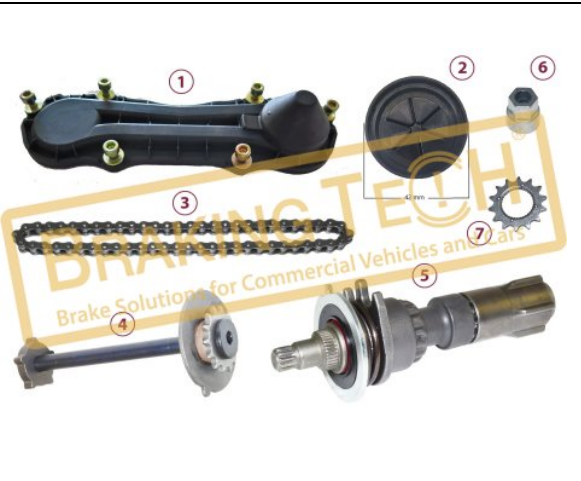

BTK10240

Description :
Caliper Repair Kit (Half Kit)

Application :
Knorr Series

OEM No :
BrakingTech

No	BT No	Information
1	BTP1-01 x 1	Sensor Cover
2	BTK11 x 1	Seal 42 mm
3	BTT81 x 1	Chain 29 Links
4	BTT72 x 1	Adjusting Mechanism
5	BTT68 x 1	Adjuster Mechanism
6	BTT76 x 1	Adjuster Nut
7	BTT75 x 1	Adjuster Gear