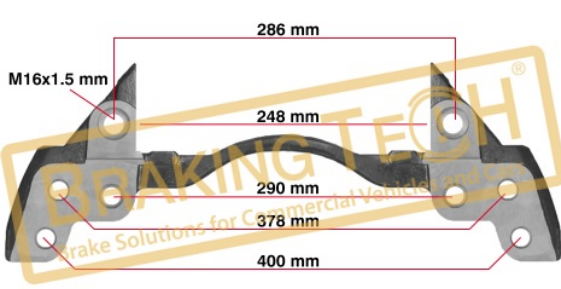

BTC0101204

Description :
Caliper Carrier Knorr(SN7)(L-R/H)

Application :
SN7128,SN7168,SN7138,SN7178,DAF

OEM No :
K001337 , K002447, K006433, K011392, K110282, 1612741, 1627247, 1658013, K001336, K002446, K006432, K011391, K110281, 1612740, 1627246, 1658012