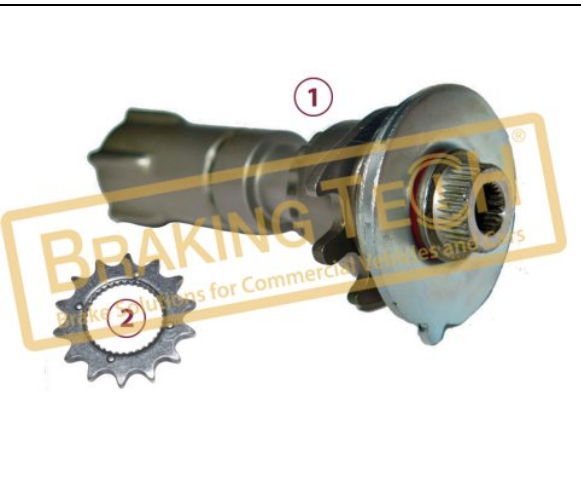

BTK10052-01

Description :
Caliper Adjusting Mechanism(Metal OverHead)

Application : :
SB 5,SN 5

OEM No :
BrakingTech

No	BT No	Information
1	BTT69-01 x 1	Adjusting Mechanism
2	BTT75 x 1	Mechanism Gear