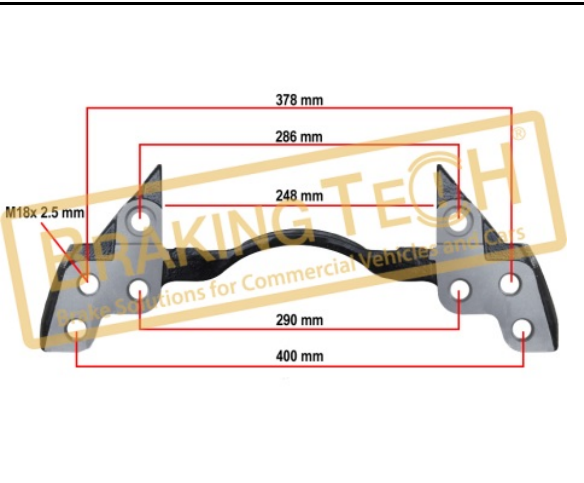

BTC010184

Description :
Caliper Carrier Knorr(SB7-SN7)

Application : :
22.5 "Knorr,DAF Trucks

OEM No :
K001528, Z006590, 1689314