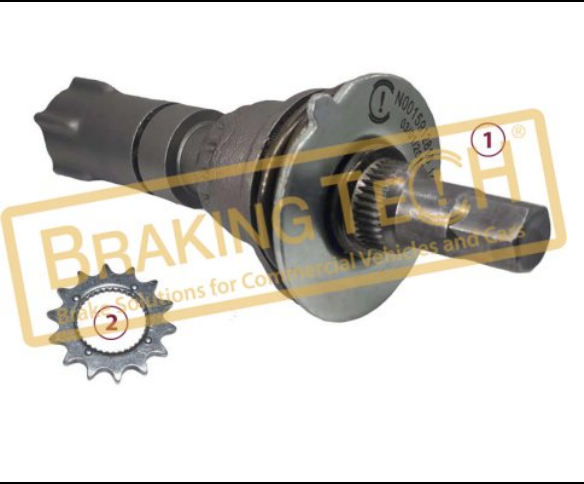

BTK10051-01

Description :
Caliper Adjusting Mechanism(SerinFren Design)

Application :
Knorr Series Calipers

OEM No :
SerinFren

No	BT No	Information
1	BTT68-02 x1	Adjusting Mechanism
2	BTT75 x1	Mechanism Gear