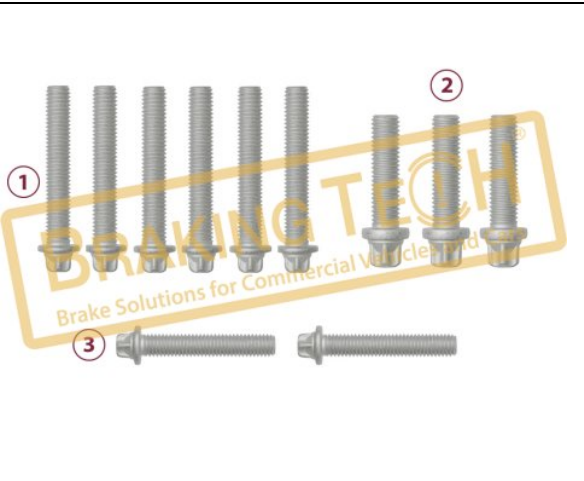

BTK10196

Description :
Cover Bolts

Application :
Knorr Calipers

OEM No :
TT Ref: CKSK.18.5

No	BT No	Information
1	BTC88 x 6	Bolt M10x1.5x60 mm
2	BTC87 x 3	Bolt M14x2x55 mm
3	BTC86 x 2	Bolt M8x1.25x45 mm

BTK10197