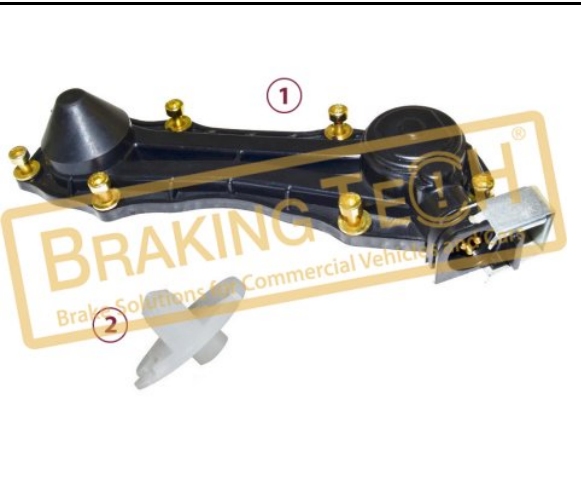

BTK10070-01

Description :
Caliper Sensor Cover (2 Wires-MAN-MB)

Application :
MAN,MB

OEM No :
BrakingTech

No	BT No	Information
1	BTP6-01 x 1	Sensor Cover
2	BTP21 x 1	Clips