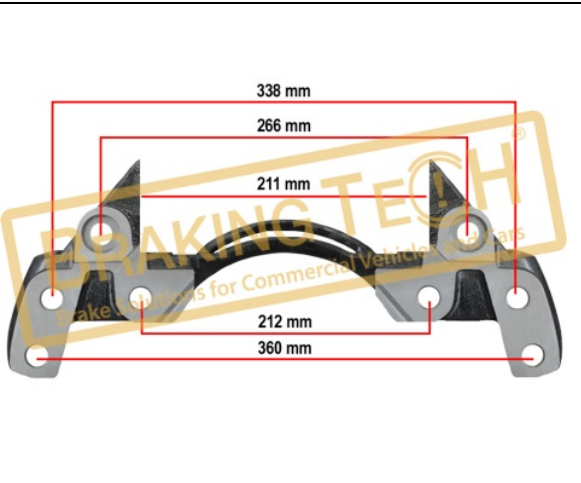

BTC0101102

Description :
Caliper Carrier Knorr(SB6-SN6)
Application :
BPW Axle,OTOKAR BUS
OEM No :
K001105, K002979, 0203131300, Z000702, K003673