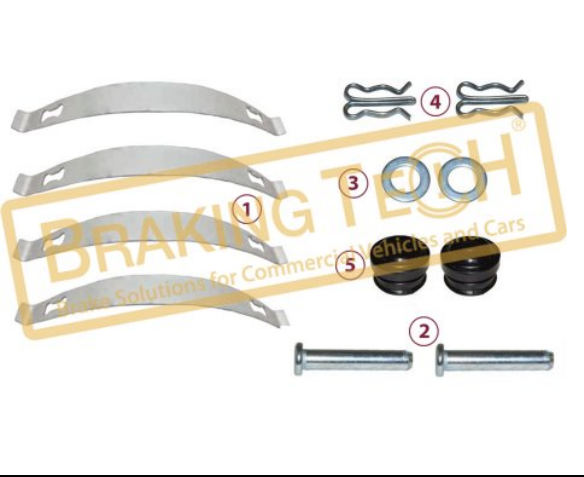

BTK10228

Description :
Caliper Brake Pad Retainer Set

Application : :

WVA :
29087, 29163, 29179, 29105, 29106, 29108, 20109

No	BT No	Information
1	BTS150 x 4	Retainer Shield
2	BTT83 x 2	Detent Pin
3	BTS8 x 2	Washer
4	BTS7 x 2	Cotter Pin
5	BTK6 x 2	Rubber Tap