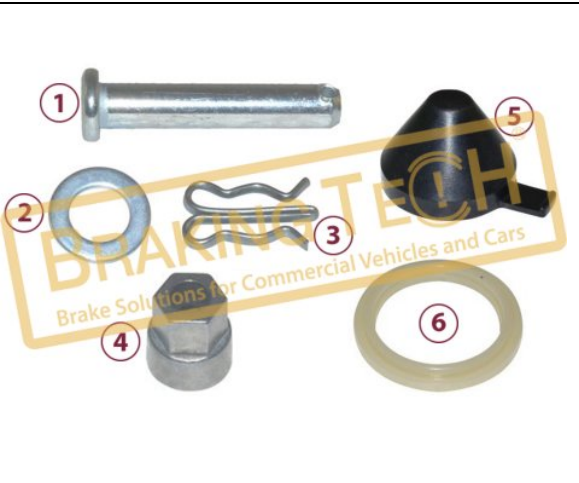

BTK10161

Description :
Adjuster Cap& Pin Repair Kit

Application :
SN 6

OEM No :
I140875F

No	BT No	Information
1	BTT83 x 1	Detent Pin
2	BTS8 x 1	Washer
3	BTS7 x 1	Cotter Pin
4	BTT76 x 1	Calibration Loaf
5	BTK4 x 1	Rubber Cap (38mm)
6	BTP24 x 1	Teflon Ring