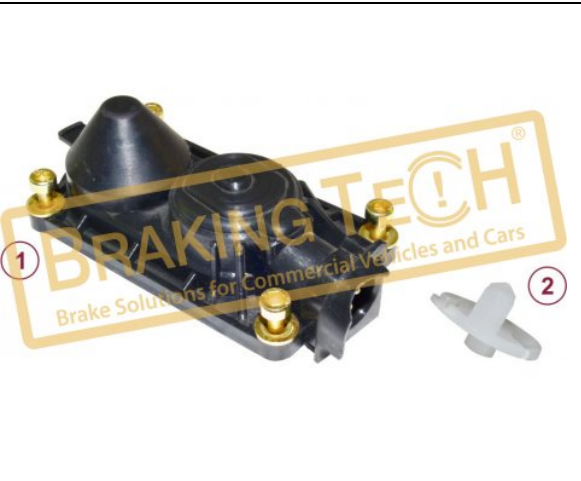

OEM No :
 BrakingTech

No	BT No	Information
1	BTP16-01 x1	Sensor Cover
2	BTP23 x1	Plastic Pin

BTK10081

Description :
 Caliper Sensor Cover (Without Sensor)

Application :
 MERCEDES,OTOKAR SULTAN,SCANIA,MAN

OEM No :
 SerinFren

No	BT No	Information
1	BTP17 x1	Sensor Cover

BTK10082

Description :
 Caliper Sensor Cover (2 Wires)

Application :
 MAN,MERCEDES

OEM No :
 BrakingTech

No	BT No	Information
1	BTP18 x1	Sensor Cover
2	BTP21 x1	Clips Ø5,3mm