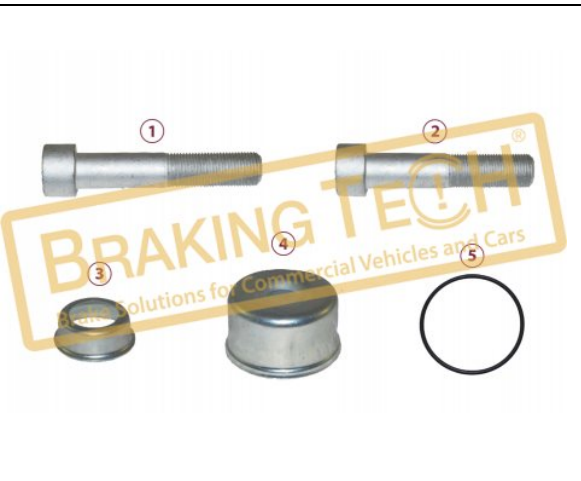

BTK10244

Description :
Caliper Service Repair Kit

Application :
Knorr-Bremse

OEM No :
BrakingTech

No	BT No	Information
1	BTC3 x 1	Screw M16x1,5x85mm
2	BTC1 x 1	Screw M16x1,5x80mm
3	BTS2 x 1	Pin Tap
4	BTS4 x 1	Metal Tap
5	BTK9 x 1	O-Ring