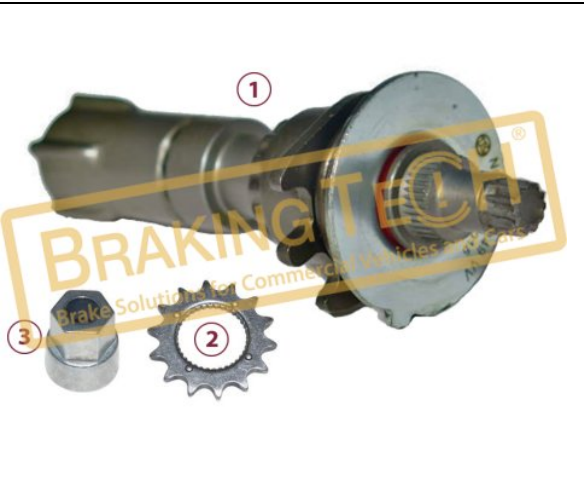

BTK10050-01

Description :
Caliper Adjusting Mechanism(SerinFren Design)

Application :
Knorr Calipers

OEM No :
SerinFren

No	BT No	Information
1	BTT68-03 x1	Mechanism
2	BTT75 x1	Mechanism Gear
3	BTT76 x1	BreakAway Nut