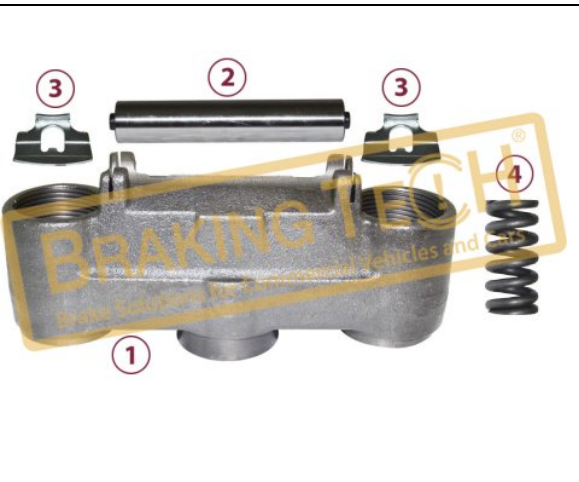

OEM No :
 BrakingTech

No	BT No	Information
1	BTT61 x 1	Bridge
2	BTT59 x 1	Lever Pin
3	BTT60 x 2	Metal Sheet

BTK10031

Description :
 Caliper Bridge

Application : :
 BPW Axles, MERCEDES, KRONE, FRUEHAUF Trailer

OEM No :
 BrakingTech

No	BT No	Information
1	BTT61 x 1	Bridge
2	BTT59 x 1	Lever Pin
3	BTT60 x 2	Metal Sheet
4	BTY1 x 1	Bridge Spring

BTK10032

Description :
 Caliper Bridge Assembly

Application : :
 MERCEDES AXOR ACTROS, BPW Axle

OEM No :
 CKSK.17.1

No	BT No	Information
1	BTT61 x 1	Bridge
2	BTT59 x 1	Lever Pin
3	BTT60 x 2	Metal Sheet
4	BTT64 x 2	Calibration Bolt 3 Thread ...
5	BTY1 x 1	Bridge Spring

BTK10033

Description :
 Caliper Bridge

Application : :
 Mercedes-Benz Onibus, Citaro, SCANIA, MAN

OEM No :
 BrakingTech

No	BT No	Information
1	BTT62 x 1	Bridge
2	BTT59 x 1	Lever Pin
3	BTT60 x 2	Metal Sheet

BTK10034

Description :
 Caliper Bridge