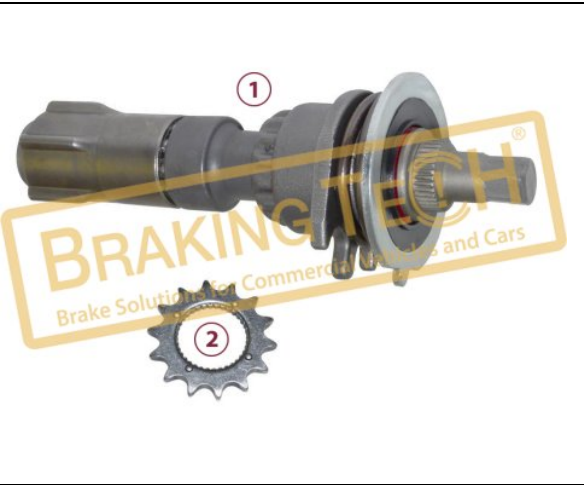

BTK10051

Description :
Caliper Adjusting Mechanism(HeXagon)

Application :
Knorr-Bremse Calipers

OEM No :
MCKSK.10.4, CKSK.10.40

No	BT No	Information
1	BTT68-01 x1	Adjusting Mechanism
2	BTT75 x1	Mechanism Gear