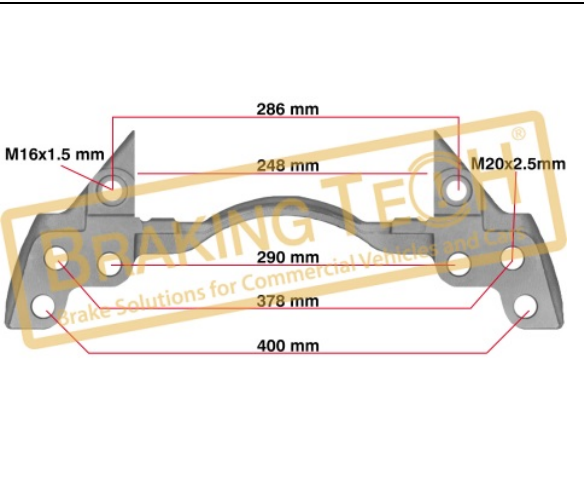

BTC010120

Description :
Caliper Carrier Knorr(SN6-7-SK7)

Application : :
22.5"DAF,CF-XF,Scania,(20mmx2.5 mounting)

OEM No :
73355, 73 355, RC73355, CN2E159