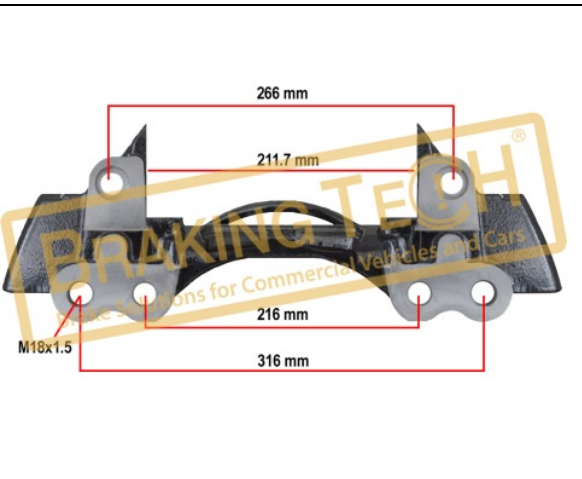

BTY2200

Description :
Brake Pad Spring

Application :
This Spring Using in Brake Pads Numbers Above! MERCEDES ACTROS,MAN M2000...

OEM No :
1388953, 1903651, 2992337

WVA :
29087, 29106, 29109, 29163, 29201, 29202