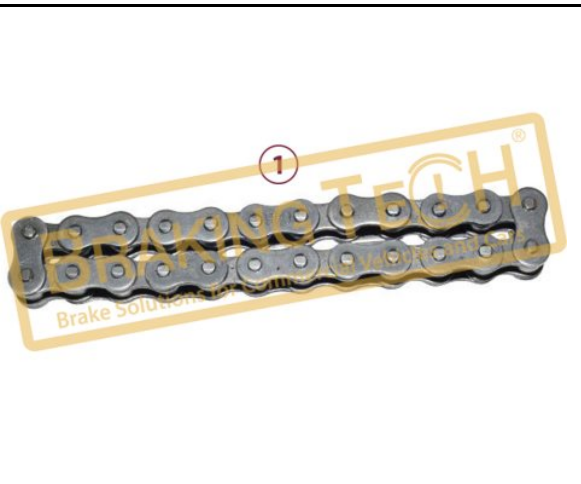

BTK10062

Description :
Caliper Chain(12 Links)

Application :
MERCEDES, GIGANT, MAN

OEM No :
CKSK.12

No	BT No	Information
1	BTT79 x 1	Chain 12 Links