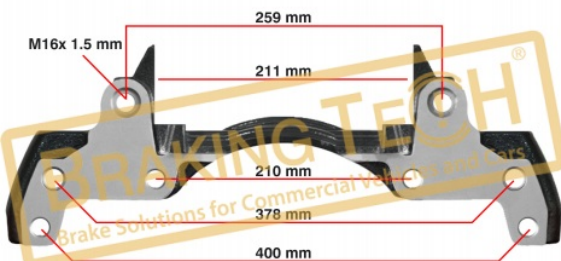

BTC0101221

Description :
Caliper Carrier SAF Modul T Axle

Application :
MODUL T AXLE

OEM No :
BrakingTech