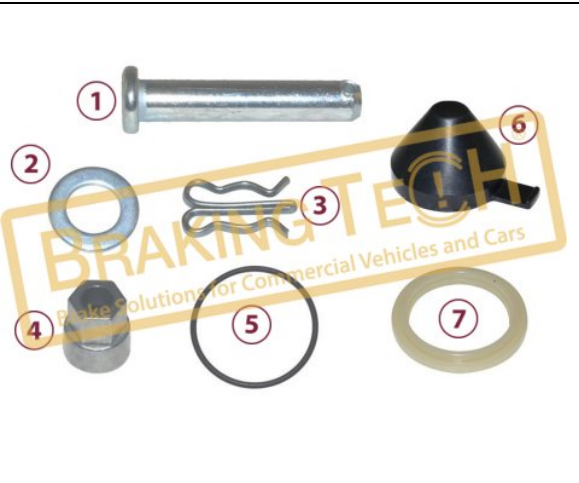

BTK10160

Description :
Adjuster Cap Service Kit

Application :
SB 6, SB 7, SN 6

OEM No :
I140699F

No	BT No	Information
1	BTT83 x 1	Detent Pin
2	BTS8 x 1	Washer
3	BTS7 x 1	Cotter Pin
4	BTT76 x 1	Calibration Loaf
5	BTK9 x 1	O-Ring
6	BTK4 x 1	Rubber Cap (38mm)
7	BTP24 x 1	Teflon Ring