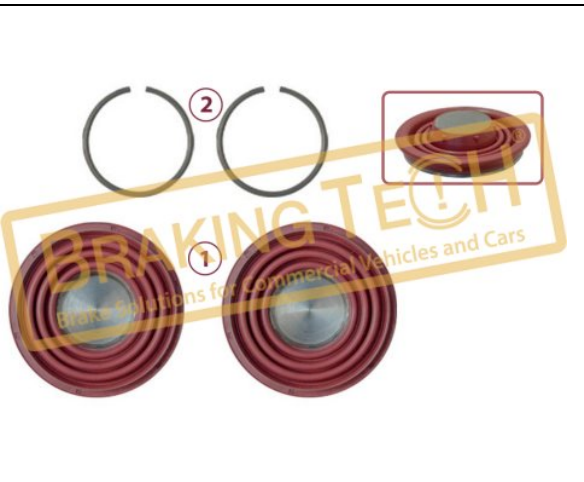

BTK10209

Description :
Caliper Tappet Repair Kit

Application :
SL7 Series

OEM No :
BrakingTech

No	BT No	Information
1	BTTK85 x 2	Tappet&Boot
2	BTSK10 x 2	Circlip