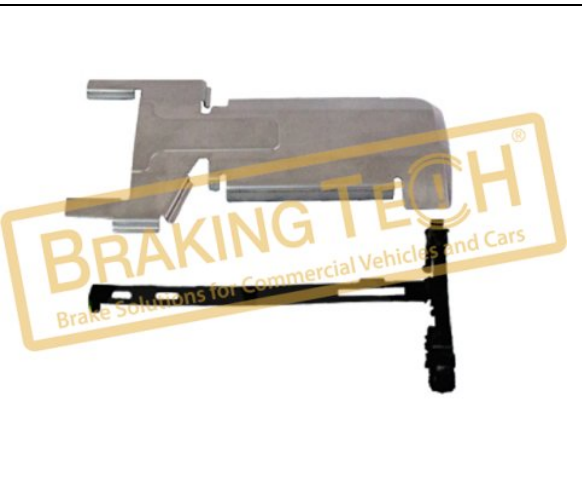

BTK10192

Description :
 Brake Pad Retainer Repair Kit (20mmType)

Application :
 SB6,SB7...

OEM No :
 K000884

BTK10193

Description :
 Brake Pad Retainer Repair Kit (20mmType)

Application :
 SB6,SB7...

OEM No :
 K002311