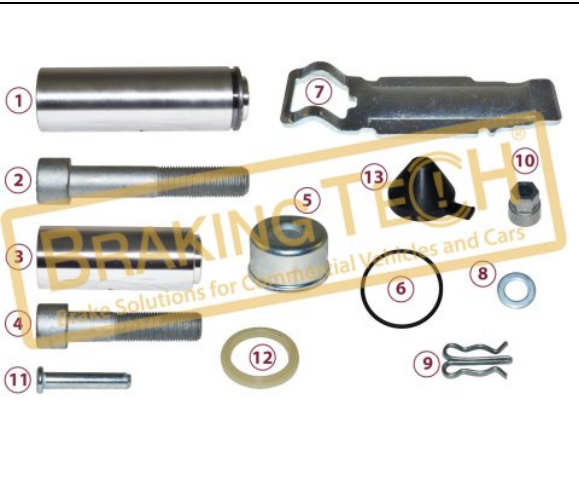

BTK10128

Description :
Caliper&BrakePad Components

Application :
SB 7

OEM No :
K048276

No	BT No	Information
1	BTT6 x 1	Guide Pin Ø36x14mm
2	BTC3 x 1	Screw M16x1,5x85mm
3	BTT1 x 1	Guide Pin Ø32X80mm
4	BTC1 x 1	Screw M16X1,5X80mm
5	BTS4 x 1	Metal Tap
6	BTK9 x 1	O-Ring
7	BTS6 x 1	Pad Retainer (20mm)
8	BTS8 x 1	Washer
9	BTS7 x 1	Cotter Pin
10	BTT76 x 1	Calibration Loaf
11	BTT83 x 1	Detent Pin
12	BTP24 x 1	Teflon Ring
13	BTK4 x 1	Rubber Tap (38mm)