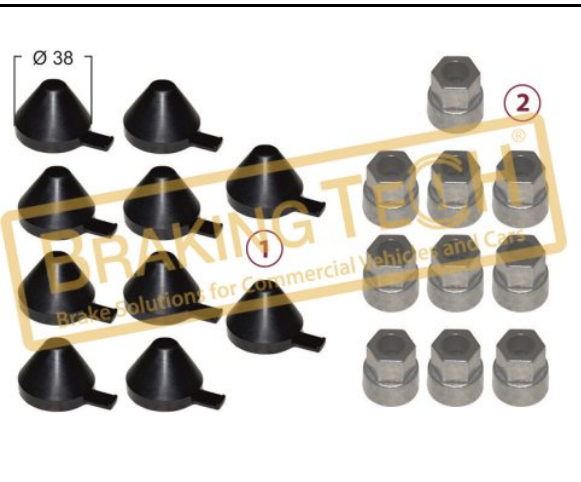

BTK10155

Description :
Caliper Adjusting Mechanism Tap Set(38mm)

Application :
MAN, MERCEDES, RENAULT, OTOKAR, FORD, TATRA, FRUEHAUF

OEM No :
K000029, 0004234687, 5021175269, 03434381600, K002847, M91004901, 0501213104, 16M0008240AA, TW04614

No	BT No	Information
1	BTK4 x 10	Rubber Cap (38mm)
2	BTT76 x 10	Calibration Loaf