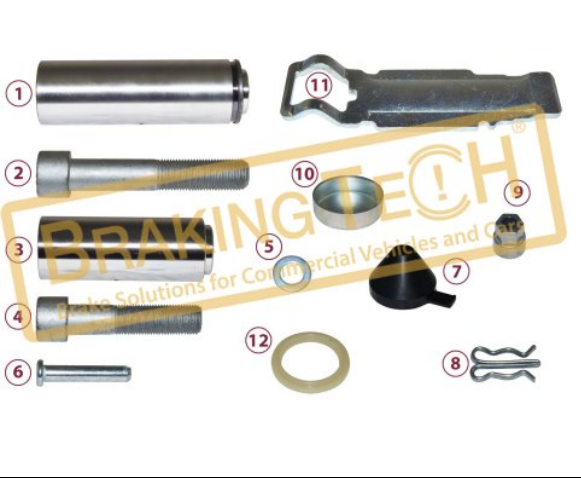

BTK10125

Description :
Caliper & Brake Pad Components

Application ::
SK 7, SN 7

OEM No :
K012912

No	BT No	Information
1	BTT6 x 1	Guide Pin Ø36x114mm
2	BTC3 x 1	Screw M16x1,5x85mm
3	BTT1 x 1	Guide Pin Ø32X80mm
4	BTC1 x 1	Screw M16X1,5X80mm
5	BTS8 x 1	Washer
6	BTT83 x 1	Detent Pin
7	BTK4 x 1	Rubber Cap (Ø38mm)
8	BTS7 x 1	Cotter Pin
9	BTT76 x 1	Calibration Loaf
10	BTS9 x 1	Metal Tap Ø 40 / 14 mm
11	BTS6 x 1	Pad Retainer (20mm)
12	BTP24 x 1	Teflon Ring